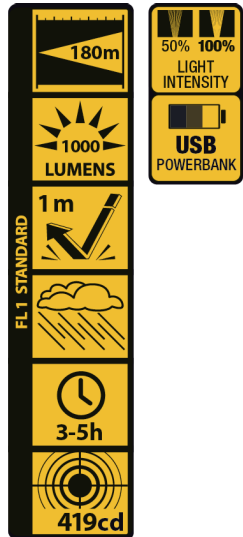

10 Watt LED Working Lamp • 1000 Lumen Power

M-WKL-008YB

Function	100% - 50% - Off USB powerbank function, output 5V 1A LED charging status indicator
LED Type	10 Watt LED
Light Output	1000 lumens
Beam Distance	180m
Run Time	100% = 3h / 50% = 5.5h
Water Resistance	IP65
Material	Aluminium/plastic
Color	Black and yellow
Battery operated	1x 4000mAh Lithium batterie pack included
Accessory	USB cable
Dimensions	14.80cm x 14.80cm x 4.10cm
Packaging	1 piece in colorbox
EAN	0884620048297